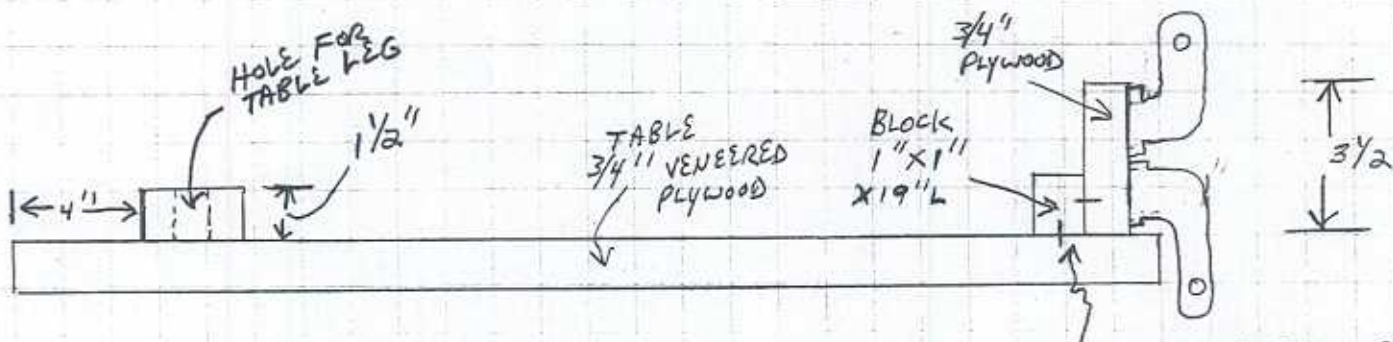

COCKPIT TABLE FOR FREEDOM 21
SOMEWHAT TO SCALE

MOUNT HINGES TO MATCH EXISTING FEMALE MATES ABOUT 15 1/8" O.C.

SCREW SUPPORT BLOCK TO TABLE TOP AND END BOARD. RECESS SCREWS WITH WOOD PLUGS TO COVER

JOHN S. GEDAMINSKI
HULL # 259

ACTUAL SIZE

"MALE" COMPONENT OF COCKPIT TABLE HINGE ON 1984
FREEDOM 21

HINGE APPEARS TO BE A "HATCH" HINGE USED ON WOODEN
OR OLDER FIBERGLASS HATCHES.

POSSIBILITY: