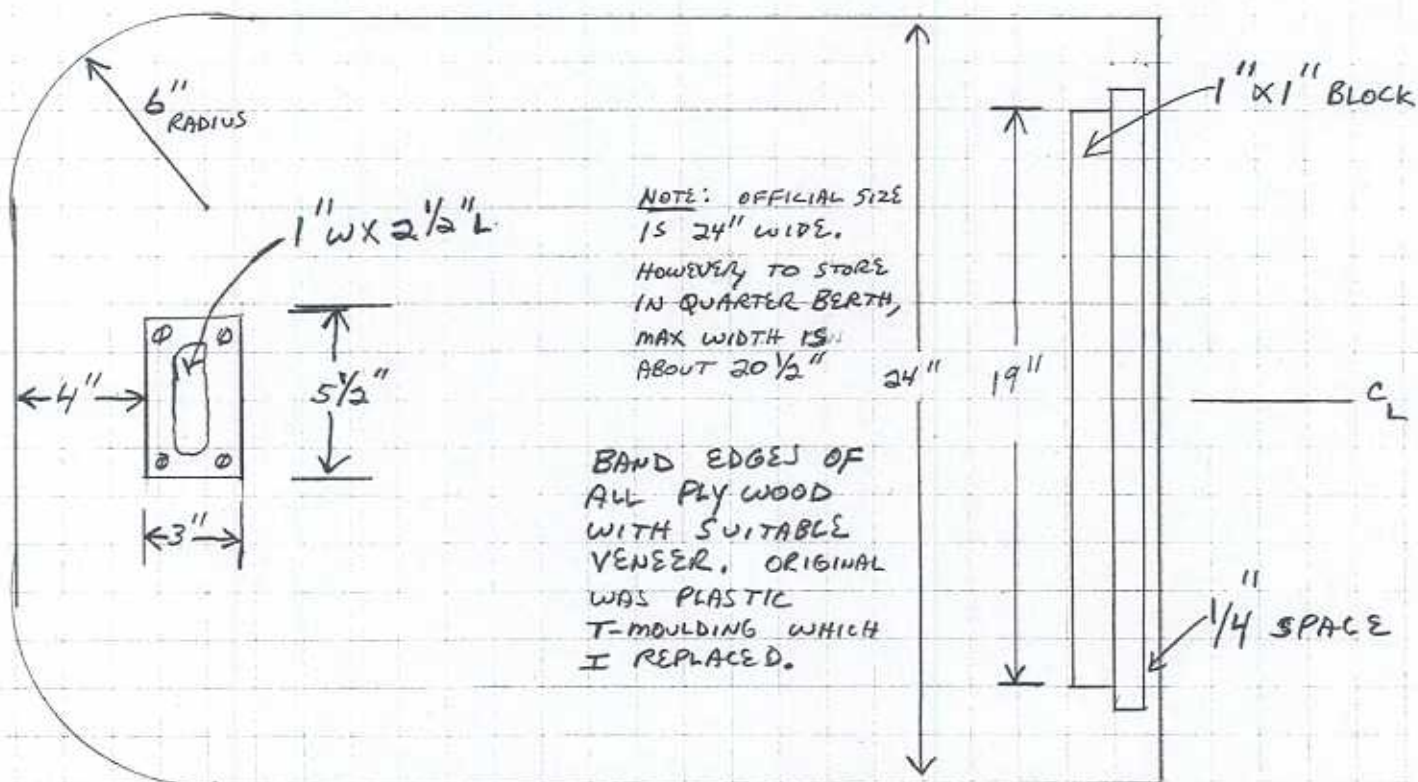

COCKPIT TABLE FOR FREEDOM 21
SOMEWHAT TO SCALE

MOUNT HINGES TO MATCH EXISTING FEMALE MATES ABOUT 15 1/8" O.C.

SCREW SUPPORT BLOCK TO TABLE TOP AND END BOARD. RECESS SCREWS WITH WOOD PLUGS TO COVER

JOHN S. GEDAMINSKI
HULL # 259

ACTUAL SIZE

"MALE" COMPONENT OF COCKPIT TABLE HINGE ON 1984
FREEDOM 21

HINGE APPEARS TO BE A "HATCH" HINGE USED ON WOODEN
OR OLDER FIBERGLASS HATCHES.

POSSIBILITY: