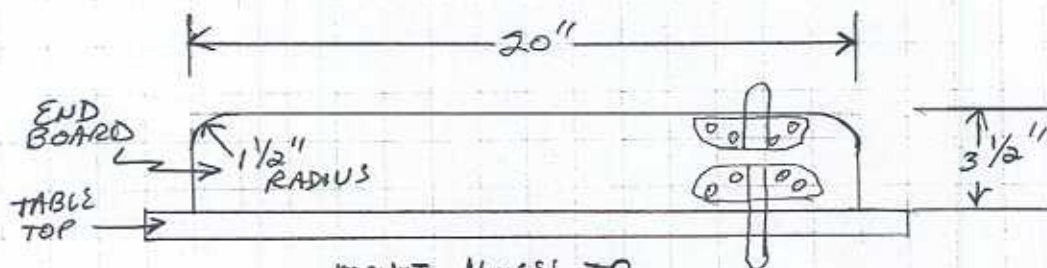

COCKPIT TABLE FOR FREEDOM 21
SOMEWHAT TO SCALE

MOUNT HINGES TO MATCH EXISTING FEMALE MATES ABOUT 15 1/8" O.C.

SCREW SUPPORT BLOCK TO TABLE TOP AND END BOARD. RECESS SCREWS WITH WOOD PLUGS TO COVER

JOHN S. GEDAMINSKI
HULL # 259

ACTUAL SIZE

"MALE" COMPONENT OF COCKPIT TABLE HINGE ON 1984
FREEDOM 21

HINGE APPEARS TO BE A "HATCH" HINGE USED ON WOODEN
OR OLDER FIBERGLASS HATCHES.

POSSIBILITY: